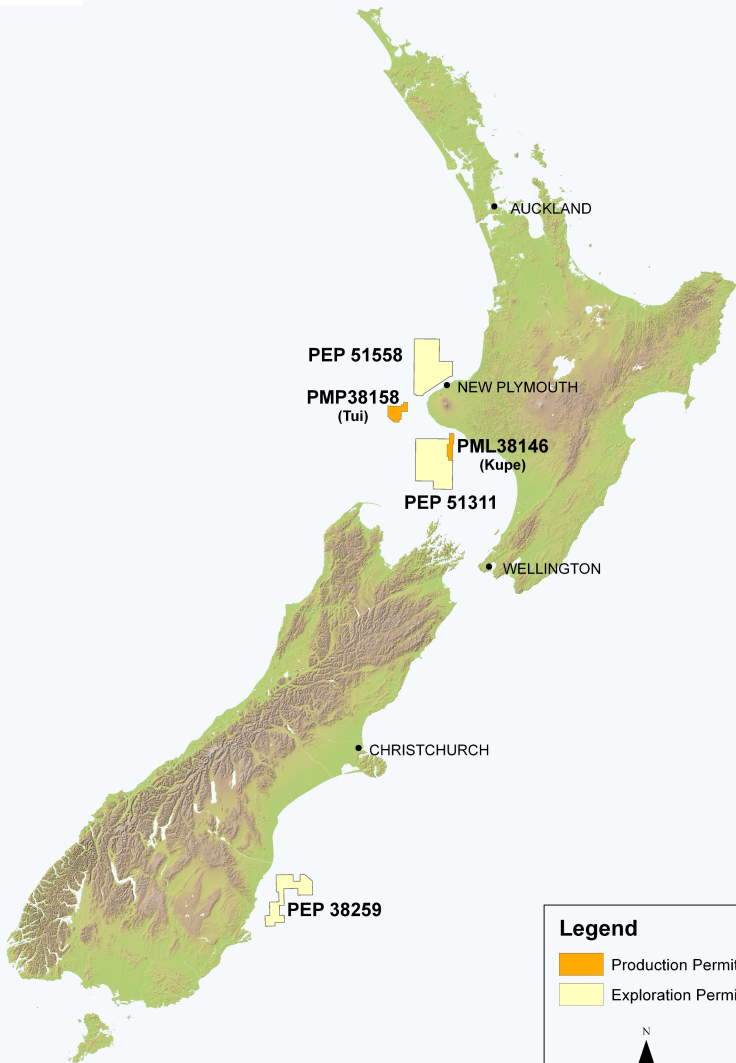

NZOG Permits

Legend

-  Production Permit
-  Exploration Permit

N

0 60 120 240 km